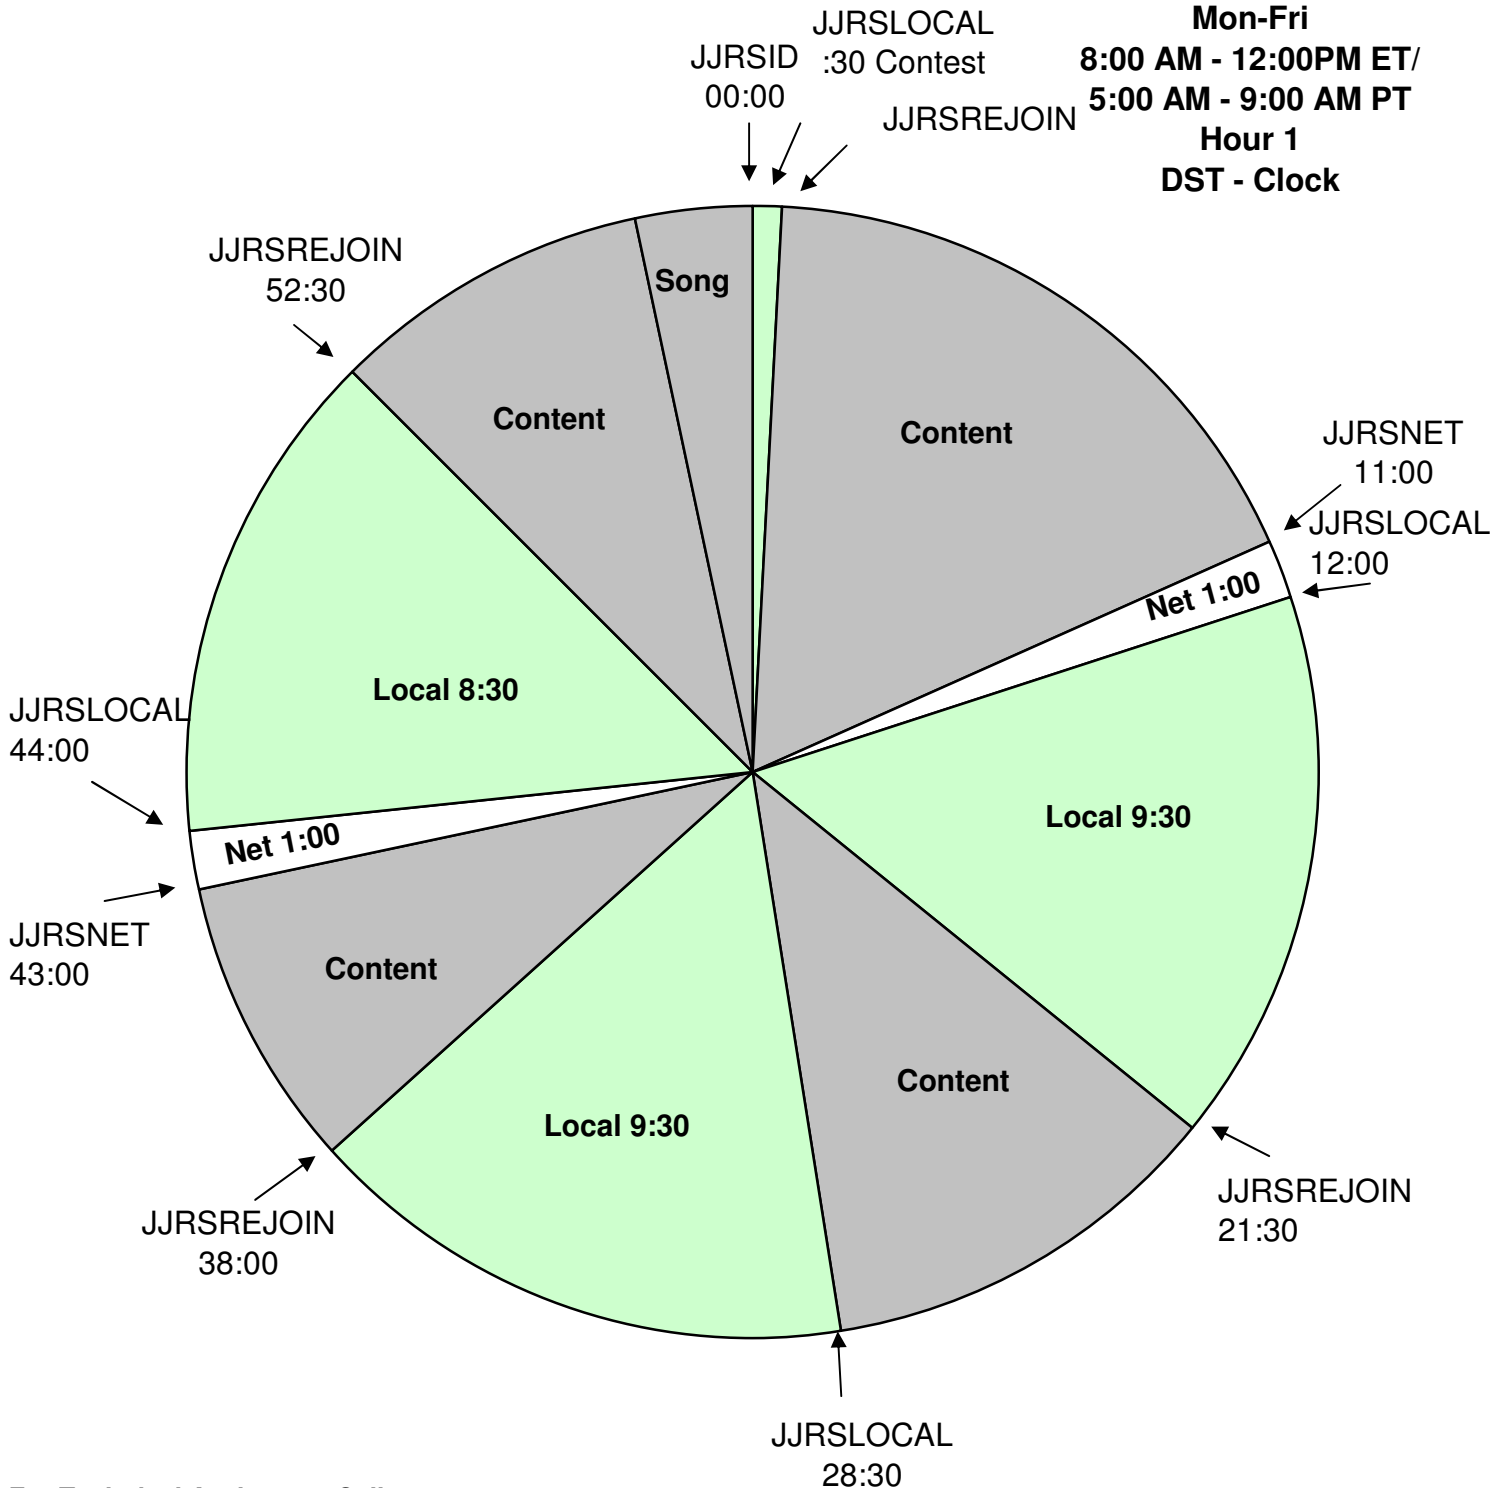

Mon-Fri  
 8:00 AM - 12:00PM ET/  
 5:00 AM - 9:00 AM PT  
 Hour 1  
 DST - Clock

For Technical Assistance Call  
 Premiere Network Operations Center: (800) 276-4431  
 Technical Info: <http://engineering.premiereradio.com>

JJRSID: Floats  
 JJRSID: Fires locally produced top of hour :15 sec ID

All Breaks Float

Contest Note: 30 second JJRSLOCAL directly follows :15 TOH ID